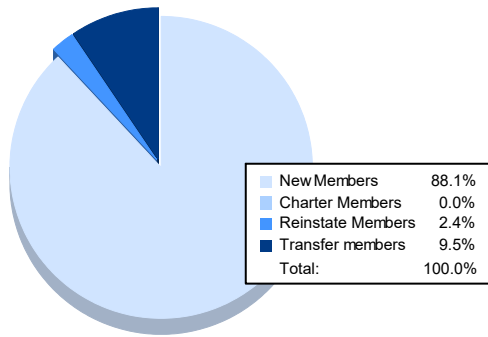

Year	New Clubs	Dropped Clubs	Gain/ Loss Clubs	New Members	Charter Members	Reinstate Members	Transfer Members	Total Member Added	Total Members Dropped	Gain/ Loss Members
2016-2017	0	0	0	60	0	1	3	64	82	-18
2017-2018	1	2	-1	78	21	0	5	104	109	-5
2018-2019	0	0	0	51	2	0	1	54	90	-36
2019-2020	0	0	0	30	0	1	0	31	56	-25
2020-2021	0	2	-2	37	0	1	4	42	84	-42
<b>Average</b>	<b>0</b>	<b>1</b>	<b>-1</b>	<b>51</b>	<b>5</b>	<b>1</b>	<b>3</b>	<b>59</b>	<b>84</b>	<b>-25</b>

### Membership Composition June 2021 Cumulative